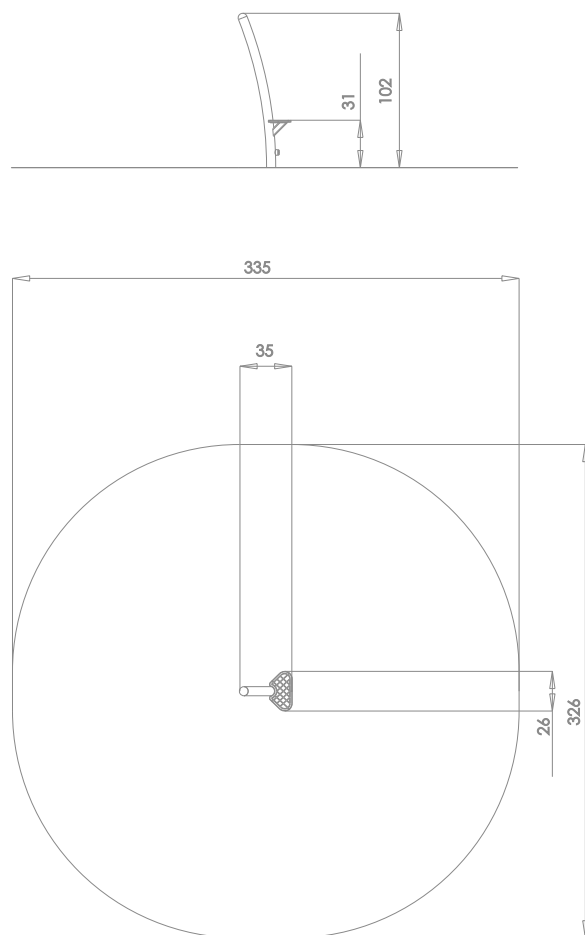

SOCIALIZING

JUMPING

INFORMATION ABOUT THE PRODUCT

Dimensions	26 x 35 cm
Safety zone	326 x 335 cm
Safety zone area	9 m ²
Overall height	102 cm
Free fall height	31 cm
Amount of users	2
Product complies with EN 1176-1:2017-12	YES
Availability of spare parts	YES
Age range	1-8

According to EN 1176-1:2017-12 norm, the product requires applying a safety surface according to the product's free fall height.

7021

Scale 1:50

MATERIALS:

CLIMBING WALLS
AND SIDES OF STAIRS:
HPL 13 MM

STEEL CONSTRUCTION:
STAINLESS STEEL
AISI304